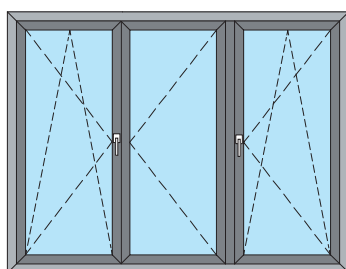

With our lines you systematize Ponzio WS and Ponzio NT you can choose, among the different typologies of windows, that that more is suitable him to your demands and your residence.

FINESTRA 1 ANTA e 1 ANTA-RIBALTA
Window 1 shutter and 1 shutter-footlights

FINESTRA CON SOPRALUCE A VASISTAS
Window with light above to vasistas

FINESTRA 2 ANTE-RIBALTA
Window 2 shutter-footlights

FINESTRA A SPORGERE
Window to stick out

FINESTRA 3 ANTE
Window 3 shutters

FINESTRA FISSA
Fixed window