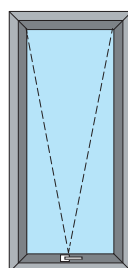

With our lines you systematize Ponzio WS and Ponzio NT you can choose, among the different typologies of windows, that that more is suitable him to your demands and your residence.

FINESTRA 1 ANTA e 1 ANTA-RIBALTA
Window 1 shutter and 1 shutter-footlights

FINESTRA CON SOPRALUCE A VASISTAS
Window with light above to vasistas

FINESTRA 2 ANTE-RIBALTA
Window 2 shutter-footlights

FINESTRA A SPORGERE
Window to stick out

FINESTRA 3 ANTE
Window 3 shutters

FINESTRA FISSA
Fixed window