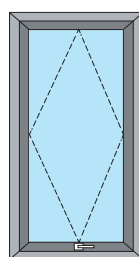

FINESTRA CON SOPRALUCE A VASISTAS
Window with light above to vasistas

FINESTRA 2 ANTE-RIBALTA
Window 2 shutter-footlights

FINESTRA A SPORGERE
Window to stick out

FINESTRA 3 ANTE
Window 3 shutters

FINESTRA FISSA
Fixed window

FINESTRA A VASISTAS
Window to vasistas

Orizzontale

Verticale

FINESTRA A BILICO
Unstable balance window

PORTA BILICO:
Ponzio WS 55tt: max 80 Kg
Ponzio WS 65tt e WS 73tt: max 175 Kg

DOOR UNSTABLE BALANCE:
Ponzio WS 55tt: max 80 Kg
Ponzio WS 65tt e WS 73tt: max 175 Kg