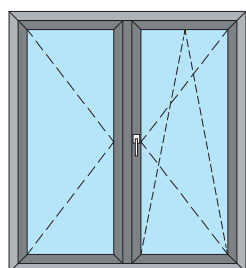

With our lines you systematize Ponzio WS and Ponzio NT you can choose, among the different typologies of windows, that that more is suitable him to your demands and your residence.

FINESTRA 1 ANTA e 1 ANTA-RIBALTA
Window 1 shutter and 1 shutter-footlights

FINESTRA CON SOPRALUCE A VASISTAS
Window with light above to vasistas

FINESTRA 2 ANTE-RIBALTA
Window 2 shutter-footlights

FINESTRA A SPORGERE
Window to stick out

FINESTRA 3 ANTE
Window 3 shutters

FINESTRA FISSA
Fixed window