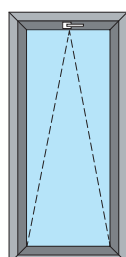

FINESTRA CON SOPRALUCE A VASISTAS
Window with light above to vasistas

FINESTRA 2 ANTE-RIBALTA
Window 2 shutter-footlights

FINESTRA A SPORGERE
Window to stick out

FINESTRA 3 ANTE
Window 3 shutters

FINESTRA FISSA
Fixed window

FINESTRA A VASISTAS
Window to vasistas

Orizzontale

Verticale

FINESTRA A BILICO
Unstable balance window

PORTA BILICO:
Ponzio WS 55tt: max 80 Kg
Ponzio WS 65tt e WS 73tt: max 175 Kg

DOOR UNSTABLE BALANCE:
Ponzio WS 55tt: max 80 Kg
Ponzio WS 65tt e WS 73tt: max 175 Kg