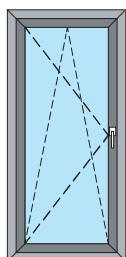

With our lines you systematize Ponzio WS and Ponzio NT you can choose, among the different typologies of windows, that that more is suitable him to your demands and your residence.

FINESTRA 1 ANTA e 1 ANTA-RIBALTA
Window 1 shutter and 1 shutter-footlights

FINESTRA CON SOPRALUCE A VASISTAS
Window with light above to vasistas

FINESTRA 2 ANTE-RIBALTA
Window 2 shutter-footlights

FINESTRA A SPORGERE
Window to stick out

FINESTRA 3 ANTE
Window 3 shutters

FINESTRA FISSA
Fixed window