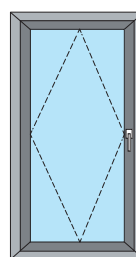

FINESTRA CON SOPRALUCE A VASISTAS
Window with light above to vasistas

FINESTRA 2 ANTE-RIBALTA
Window 2 shutter-footlights

FINESTRA A SPORGERE
Window to stick out

FINESTRA 3 ANTE
Window 3 shutters

FINESTRA FISSA
Fixed window

FINESTRA A VASISTAS
Window to vasistas

Orizzontale

Verticale

FINESTRA A BILICO
Unstable balance window

PORTA BILICO:
Ponzio WS 55tt: max 80 Kg
Ponzio WS 65tt e WS 73tt: max 175 Kg

DOOR UNSTABLE BALANCE:
Ponzio WS 55tt: max 80 Kg
Ponzio WS 65tt e WS 73tt: max 175 Kg